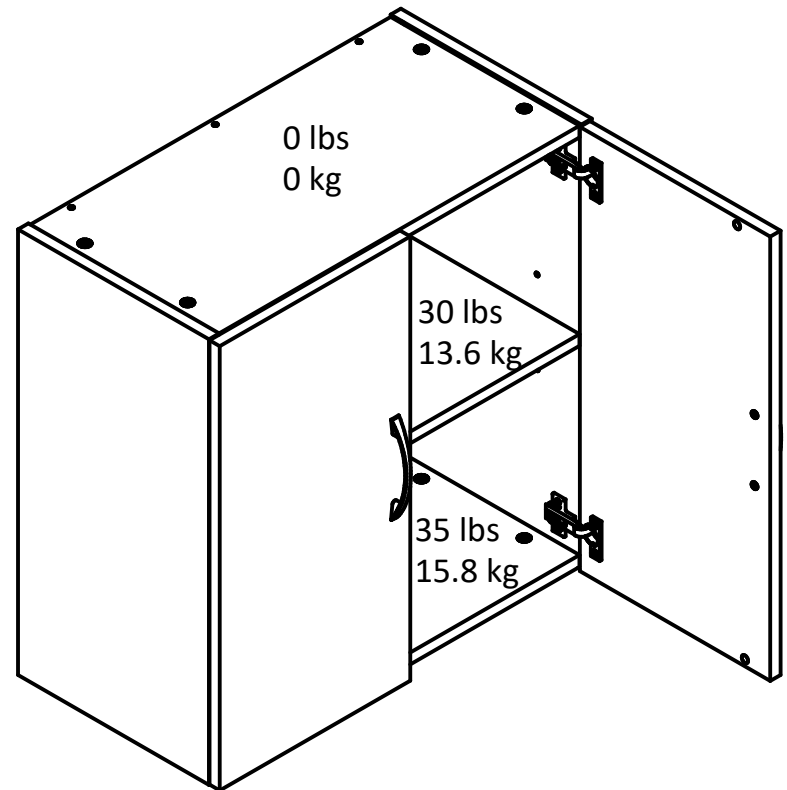

Interior Storage dimensions:  
 (2) storage spaces (adjustable heights)  
 22.21 in. (56.4 cm) W  
 22.21 in. (56.4 cm) H  
 10.83 in. (27.5 cm) D  
 3.09 cubic feet

Overall Product Size:  
 23.43"W x 12.36"D x 23.68"H  
 59.6cm W x 31.4cm D x 60.2cm H

Wood Breakdown: 98%  
 Total storage: 3.09 cubic feet

Maximum Weight Capacities  
 Unit Weight: 38 lbs. (17.2 kg)